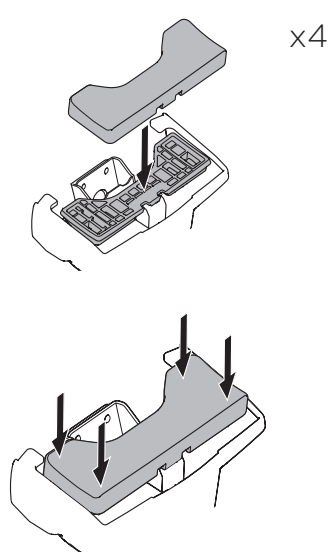

1

Kit 5147

PORSCHE Cayenne, 5-dr SUV, 10-17 (Without railing)

ISO 11154-E

1 KIT + FOOT PACK 2

2

3

THULE WingBar Evo	THULE WingBar Edge	THULE WingBar	THULE SquareBar	Evo X (scale)	Edge X (scale)
PORSCHE Cayenne, 5-dr SUV, 10-17 (Without railing)				51,5	L
THULE ProBar	THULE SlideBar				X (mm/inch)
PORSCHE Cayenne, 5-dr SUV, 10-17 (Without railing)				1166 mm / 45 7/8"	

THULE WingBar Evo	THULE WingBar Edge	THULE WingBar	THULE SquareBar	Evo Y (scale)	Edge Y (scale)
PORSCHE Cayenne, 5-dr SUV, 10-17 (Without railing)				46	E
THULE ProBar	THULE SlideBar				Y (mm/inch)
PORSCHE Cayenne, 5-dr SUV, 10-17 (Without railing)				1111 mm / 43 3/4"	

	W (mm/inch)	Z (mm/inch)
PORSCHE Cayenne, 5-dr SUV, 10-17 (Without railing)	700 mm / 27 1/2"	400 mm / 15 3/4"