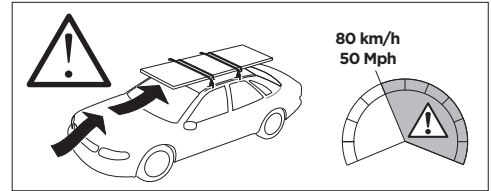

1

Kit 5147

PORSCHE Cayenne, 5-dr SUV, 10-17 (Without railing)

ISO 11154-E

1 KIT + FOOT PACK 2

2

3

THULE WingBar Evo	THULE WingBar Edge	THULE WingBar	THULE SquareBar	Evo X (scale)	Edge X (scale)
PORSCHE Cayenne, 5-dr SUV, 10-17 (Without railing)				51,5	L
THULE ProBar	THULE SlideBar				X (mm/inch)
PORSCHE Cayenne, 5-dr SUV, 10-17 (Without railing)				1166 mm / 45 7/8"	

THULE WingBar Evo	THULE WingBar Edge	THULE WingBar	THULE SquareBar	Evo Y (scale)	Edge Y (scale)
PORSCHE Cayenne, 5-dr SUV, 10-17 (Without railing)				46	E
THULE ProBar	THULE SlideBar				Y (mm/inch)
PORSCHE Cayenne, 5-dr SUV, 10-17 (Without railing)				1111 mm / 43 3/4"	

	W (mm/inch)	Z (mm/inch)
PORSCHE Cayenne, 5-dr SUV, 10-17 (Without railing)	700 mm / 27 1/2"	400 mm / 15 3/4"