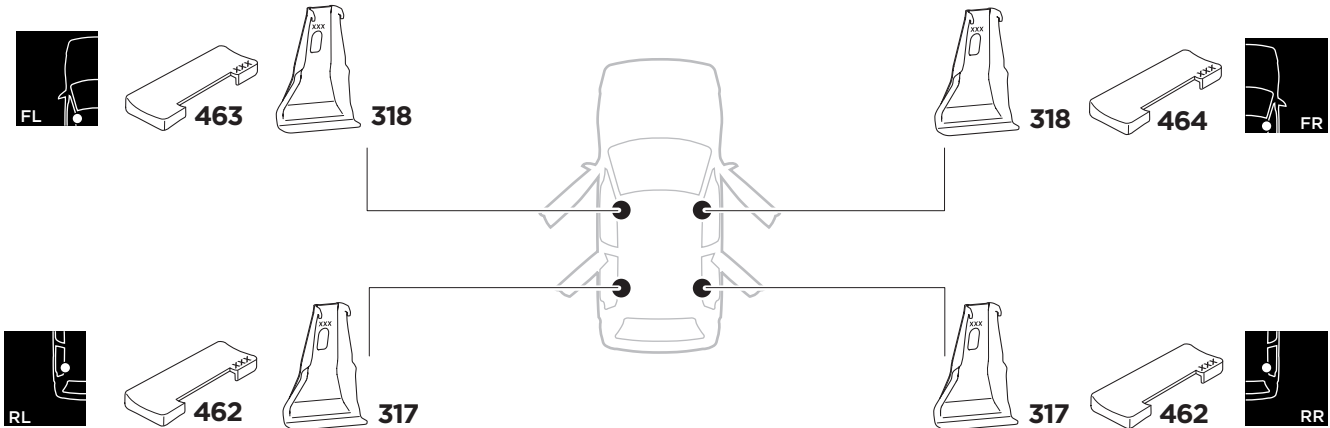

1

Kit 5147

PORSCHE Cayenne, 5-dr SUV, 10-17 (Without railing)

ISO 11154-E

1 KIT + FOOT PACK 2

2

3

THULE WingBar Evo	THULE WingBar Edge	THULE WingBar	THULE SquareBar	Evo X (scale)	Edge X (scale)
PORSCHE Cayenne, 5-dr SUV, 10-17 (Without railing)				51,5	L
THULE ProBar	THULE SlideBar				X (mm/inch)
PORSCHE Cayenne, 5-dr SUV, 10-17 (Without railing)				1166 mm / 45 7/8"	

THULE WingBar Evo	THULE WingBar Edge	THULE WingBar	THULE SquareBar	Evo Y (scale)	Edge Y (scale)
PORSCHE Cayenne, 5-dr SUV, 10-17 (Without railing)				46	E
THULE ProBar	THULE SlideBar				Y (mm/inch)
PORSCHE Cayenne, 5-dr SUV, 10-17 (Without railing)				1111 mm / 43 3/4"	

	W (mm/inch)	Z (mm/inch)
PORSCHE Cayenne, 5-dr SUV, 10-17 (Without railing)	700 mm / 27 1/2"	400 mm / 15 3/4"