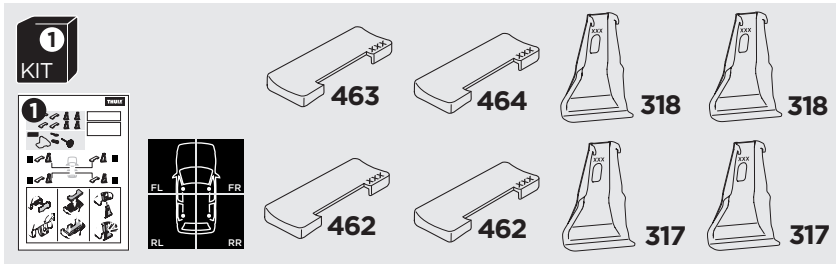

1

Kit 5147

PORSCHE Cayenne, 5-dr SUV, 10-17 (Without railing)

ISO 11154-E

1 KIT + FOOT PACK 2

2

3

THULE WingBar Evo	THULE WingBar Edge	THULE WingBar	THULE SquareBar	Evo X (scale)	Edge X (scale)
PORSCHE Cayenne, 5-dr SUV, 10-17 (Without railing)				51,5	L
THULE ProBar	THULE SlideBar				X (mm/inch)
PORSCHE Cayenne, 5-dr SUV, 10-17 (Without railing)				1166 mm / 45 7/8"	

THULE WingBar Evo	THULE WingBar Edge	THULE WingBar	THULE SquareBar	Evo Y (scale)	Edge Y (scale)
PORSCHE Cayenne, 5-dr SUV, 10-17 (Without railing)				46	E
THULE ProBar	THULE SlideBar				Y (mm/inch)
PORSCHE Cayenne, 5-dr SUV, 10-17 (Without railing)				1111 mm / 43 3/4"	

	W (mm/inch)	Z (mm/inch)
PORSCHE Cayenne, 5-dr SUV, 10-17 (Without railing)	700 mm / 27 1/2"	400 mm / 15 3/4"