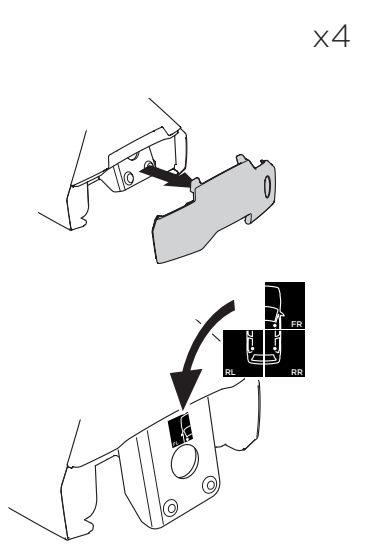

1

Kit 5147

PORSCHE Cayenne, 5-dr SUV, 10-17 (Without railing)

ISO 11154-E

1 KIT + FOOT PACK 2

2

3

THULE WingBar Evo	THULE WingBar Edge	THULE WingBar	THULE SquareBar	Evo X (scale)	Edge X (scale)
PORSCHE Cayenne, 5-dr SUV, 10-17 (Without railing)				51,5	L
THULE ProBar	THULE SlideBar				X (mm/inch)
PORSCHE Cayenne, 5-dr SUV, 10-17 (Without railing)				1166 mm / 45 7/8"	

THULE WingBar Evo	THULE WingBar Edge	THULE WingBar	THULE SquareBar	Evo Y (scale)	Edge Y (scale)
PORSCHE Cayenne, 5-dr SUV, 10-17 (Without railing)				46	E
THULE ProBar	THULE SlideBar				Y (mm/inch)
PORSCHE Cayenne, 5-dr SUV, 10-17 (Without railing)				1111 mm / 43 3/4"	

	W (mm/inch)	Z (mm/inch)
PORSCHE Cayenne, 5-dr SUV, 10-17 (Without railing)	700 mm / 27 1/2"	400 mm / 15 3/4"