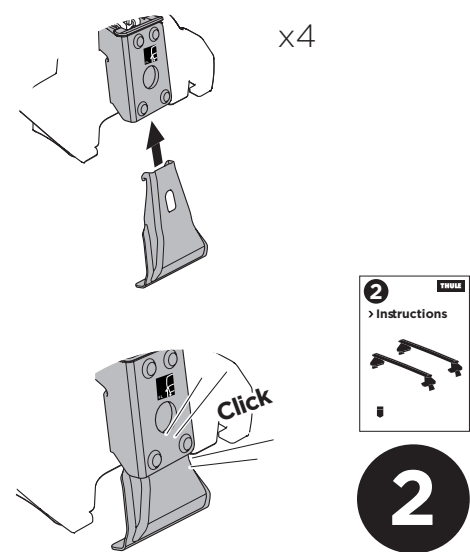

1

Kit 5147

PORSCHE Cayenne, 5-dr SUV, 10-17 (Without railing)

ISO 11154-E

1 KIT + FOOT PACK 2

2

3

THULE WingBar Evo	THULE WingBar Edge	THULE WingBar	THULE SquareBar	Evo X (scale)	Edge X (scale)
PORSCHE Cayenne, 5-dr SUV, 10-17 (Without railing)				51,5	L
THULE ProBar	THULE SlideBar				X (mm/inch)
PORSCHE Cayenne, 5-dr SUV, 10-17 (Without railing)				1166 mm / 45 7/8"	

THULE WingBar Evo	THULE WingBar Edge	THULE WingBar	THULE SquareBar	Evo Y (scale)	Edge Y (scale)
PORSCHE Cayenne, 5-dr SUV, 10-17 (Without railing)				46	E
THULE ProBar	THULE SlideBar				Y (mm/inch)
PORSCHE Cayenne, 5-dr SUV, 10-17 (Without railing)				1111 mm / 43 3/4"	

	W (mm/inch)	Z (mm/inch)
PORSCHE Cayenne, 5-dr SUV, 10-17 (Without railing)	700 mm / 27 1/2"	400 mm / 15 3/4"