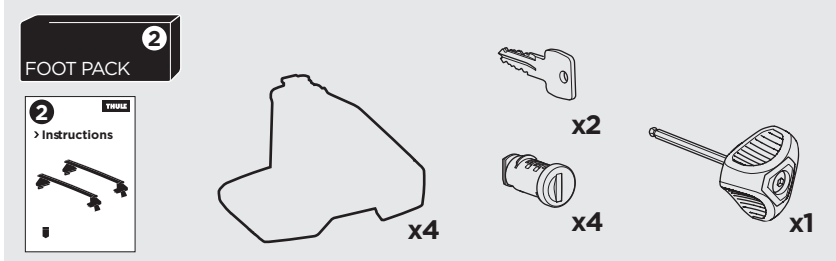

1

Kit 5147

PORSCHE Cayenne, 5-dr SUV, 10-17 (Without railing)

ISO 11154-E

1 KIT + FOOT PACK 2

2

3

THULE WingBar Evo	THULE WingBar Edge	THULE WingBar	THULE SquareBar	Evo X (scale)	Edge X (scale)
PORSCHE Cayenne, 5-dr SUV, 10-17 (Without railing)				51,5	L
THULE ProBar	THULE SlideBar				X (mm/inch)
PORSCHE Cayenne, 5-dr SUV, 10-17 (Without railing)				1166 mm / 45 7/8"	

THULE WingBar Evo	THULE WingBar Edge	THULE WingBar	THULE SquareBar	Evo Y (scale)	Edge Y (scale)
PORSCHE Cayenne, 5-dr SUV, 10-17 (Without railing)				46	E
THULE ProBar	THULE SlideBar				Y (mm/inch)
PORSCHE Cayenne, 5-dr SUV, 10-17 (Without railing)				1111 mm / 43 3/4"	

	W (mm/inch)	Z (mm/inch)
PORSCHE Cayenne, 5-dr SUV, 10-17 (Without railing)	700 mm / 27 1/2"	400 mm / 15 3/4"